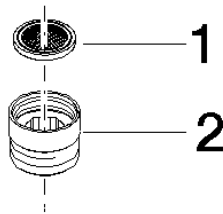

Adapter for shower outlet 3/8" x 1/2" - Brushed Light Gold

IMO

12 202 979

- adapter M 20 x 1 female thread x 1/2" male thread for the connection of a shower hose 1/2" female thread

Fits: IMO, LULU, MADISON, MEM, TARA, CL.1, LISSÉ, VAIA, META, CYO

	Brushed Light Gold	12 202 979-27
	Chrome	12 202 979-00
	Brushed Platinum	12 202 979-06
	Platinum	12 202 979-08
	Dark Chrome	12 202 979-19
	Light Gold	12 202 979-26
	Brushed Durabrass (23kt Gold)	12 202 979-28
	Matte Black	12 202 979-33
	Brushed Bronze	12 202 979-42
	Brushed Champagne (22kt Gold)	12 202 979-46
	Champagne (22kt Gold)	12 202 979-47
	Brushed Chrome	12 202 979-93
	Brushed Dark Platinum	12 202 979-99

12 202 979

mm [inches]

12 202 979

Parts for other finishes can be found here: [Chrome](#)

Spare parts list

No.	Item Number	Name	Quantity used	Delivery time
1	09 23 01 039 90	sieve	1	2
2	09 24 03 141 20-27	adaptor	1	60